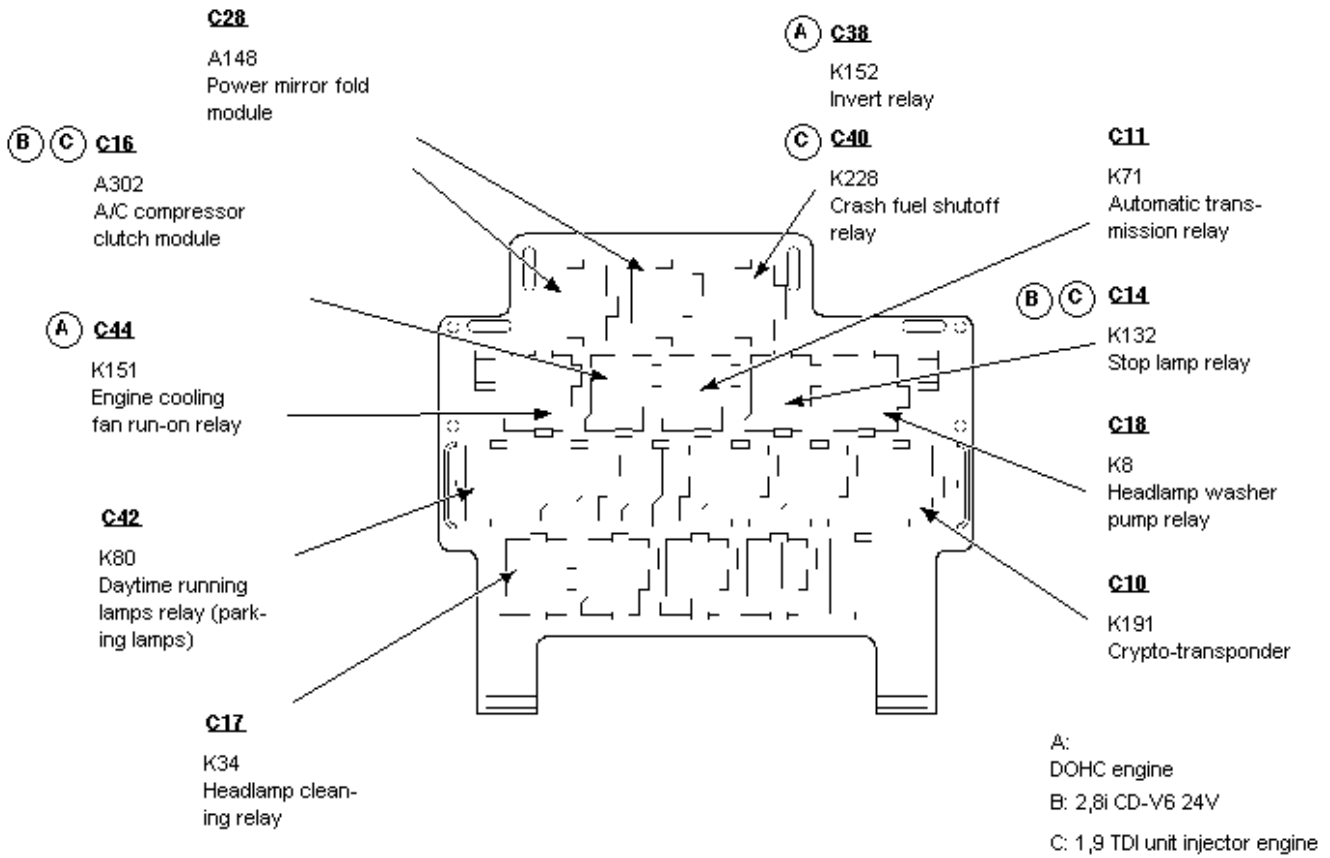

700-01-00-001, Fuse and Relay Information, Top relay panel of Central Junction Box (CJB), before 05/2001

700-01-00-002, Fuse and Relay Information, Top relay panel of Central Junction Box (CJB), before 05/2001

700-01-00-003, Fuse and Relay Information, Bottom relay panel of Central Junction Box (CJB), RHD shown, LHD similar, before 05/2001

700-01-00-004, Fuse and Relay Information, Top relay panel of Central Junction Box (CJB), from 05/2001 to 11/2001