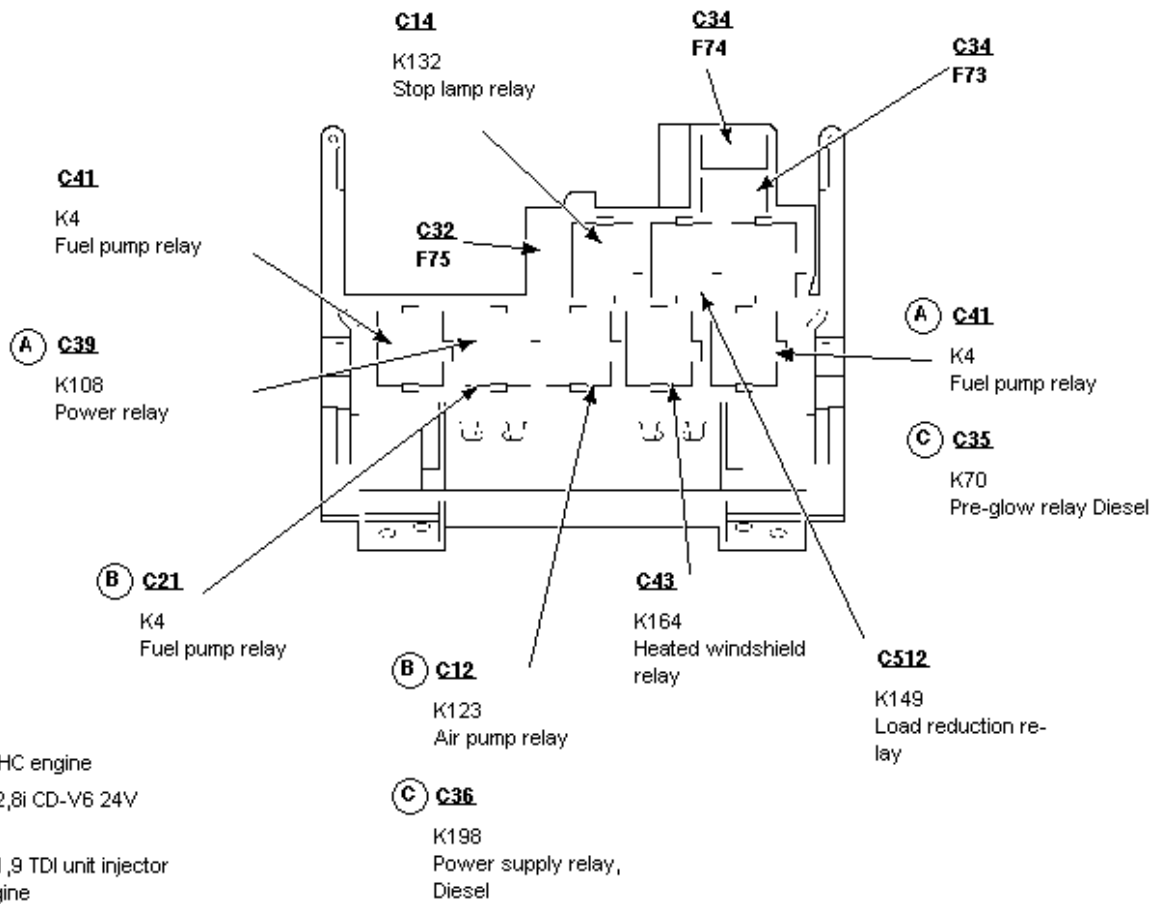

700-01-00-003, Fuse and Relay Information, Bottom relay panel of Central Junction Box (CJB), RHD shown, LHD similar, before 05/2001

700-01-00-004, Fuse and Relay Information, Top relay panel of Central Junction Box (CJB), from 05/2001 to 11/2001

700-01-00-005, Fuse and Relay Information, Top relay panel of Central Junction Box (CJB), from 05/2001 to 11/2001

700-01-00-006, Fuse and Relay Information, Bottom relay panel of Central Junction Box (CJB), RHD shown, LHD similar, from 05/2001 to 11/2001

700-01-00-007, Fuse and Relay Information, Top relay panel of Central Junction Box (CJB), as of 11/2001

700-01-00-008, Fuse and Relay Information, Top relay panel of Central Junction Box (CJB), as of 11/2001

700-01-00-009, Fuse and Relay Information, Bottom relay panel of Central Junction Box (CJB), RHD shown, LHD similar, as of 11/2001

700-01-00-010, Fuse and Relay Information, under RH front seat

C33
F71
P44
Fuse holder