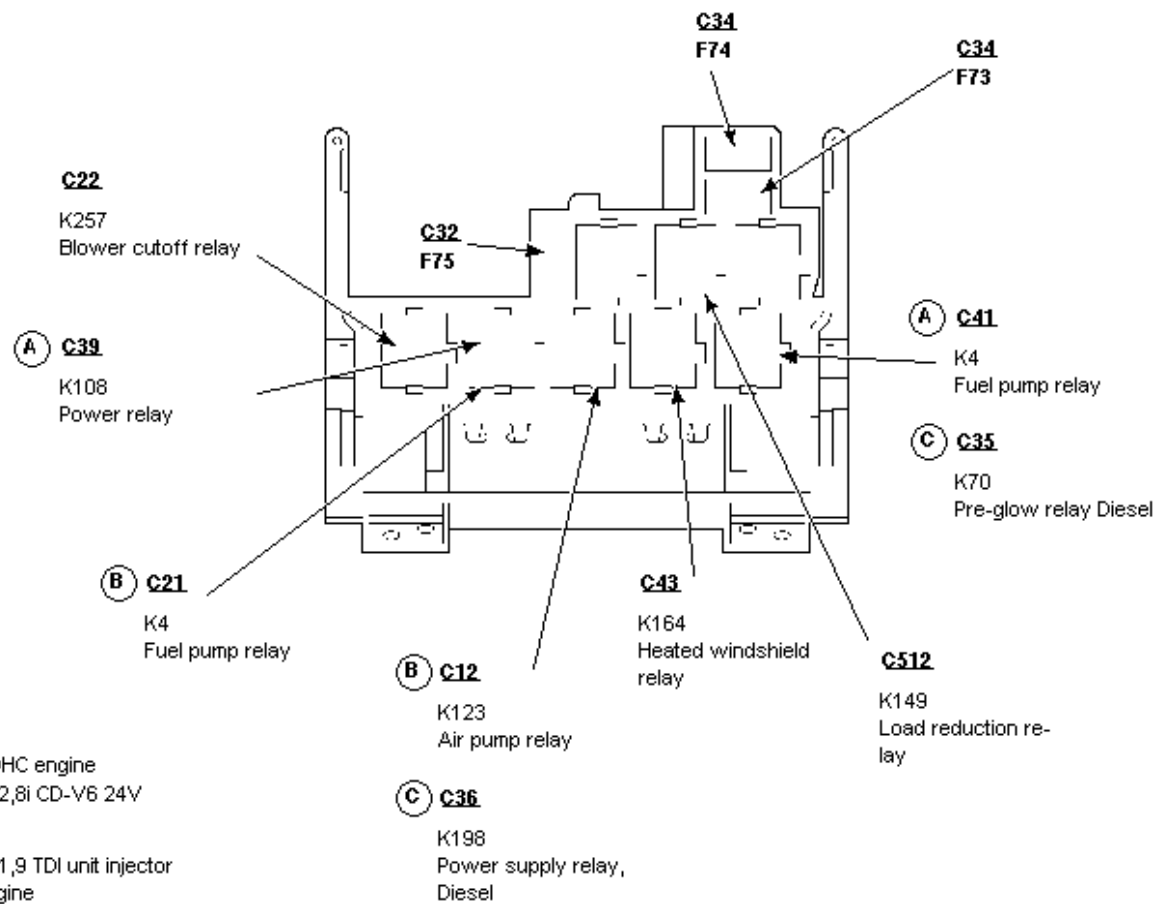

700-01-00-003, Fuse and Relay Information, Bottom relay panel of Central Junction Box (CJB), RHD shown, LHD similar, before 05/2001

700-01-00-004, Fuse and Relay Information, Top relay panel of Central Junction Box (CJB), from 05/2001 to 11/2001

700-01-00-005, Fuse and Relay Information, Top relay panel of Central Junction Box (CJB), from 05/2001 to 11/2001

700-01-00-006, Fuse and Relay Information, Bottom relay panel of Central Junction Box (CJB), RHD shown, LHD similar, from 05/2001 to 11/2001