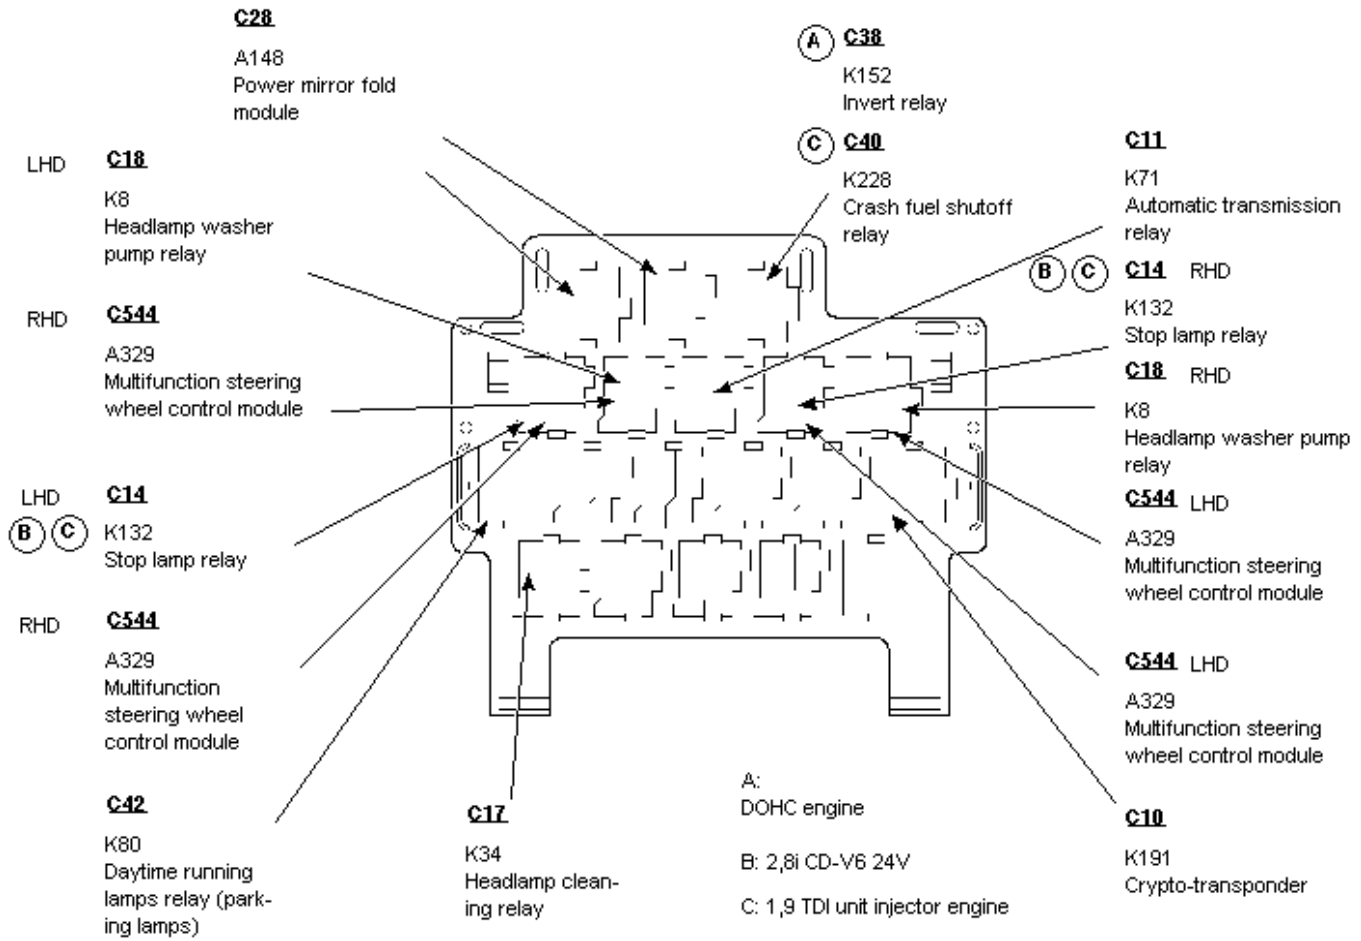

700-01-00-001, Fuse and Relay Information, Top relay panel of Central Junction Box (CJB), before 05/2001

700-01-00-002, Fuse and Relay Information, Top relay panel of Central Junction Box (CJB), before 05/2001

700-01-00-003, Fuse and Relay Information, Bottom relay panel of Central Junction Box (CJB), RHD shown, LHD similar, before 05/2001

700-01-00-004, Fuse and Relay Information, Top relay panel of Central Junction Box (CJB), from 05/2001 to 11/2001