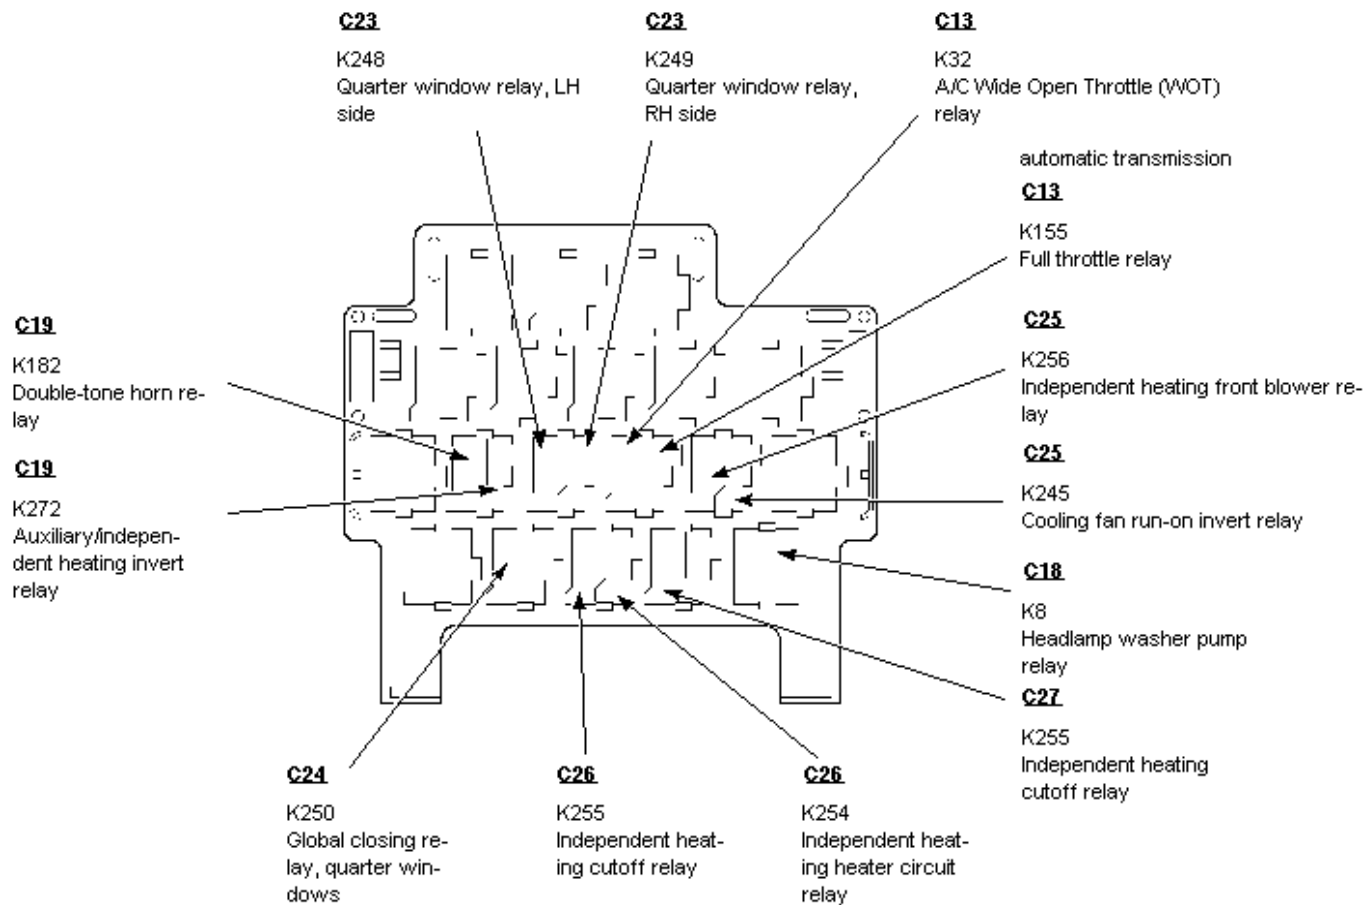

700-01-00-003, Fuse and Relay Information, Bottom relay panel of Central Junction Box (CJB), RHD shown, LHD similar, before 05/2001

700-01-00-004, Fuse and Relay Information, Top relay panel of Central Junction Box (CJB), from 05/2001 to 11/2001

700-01-00-005, Fuse and Relay Information, Top relay panel of Central Junction Box (CJB), from 05/2001 to 11/2001

700-01-00-006, Fuse and Relay Information, Bottom relay panel of Central Junction Box (CJB), RHD shown, LHD similar, from 05/2001 to 11/2001

700-01-00-007, Fuse and Relay Information, Top relay panel of Central Junction Box (CJB), as of 11/2001

700-01-00-008, Fuse and Relay Information, Top relay panel of Central Junction Box (CJB), as of 11/2001