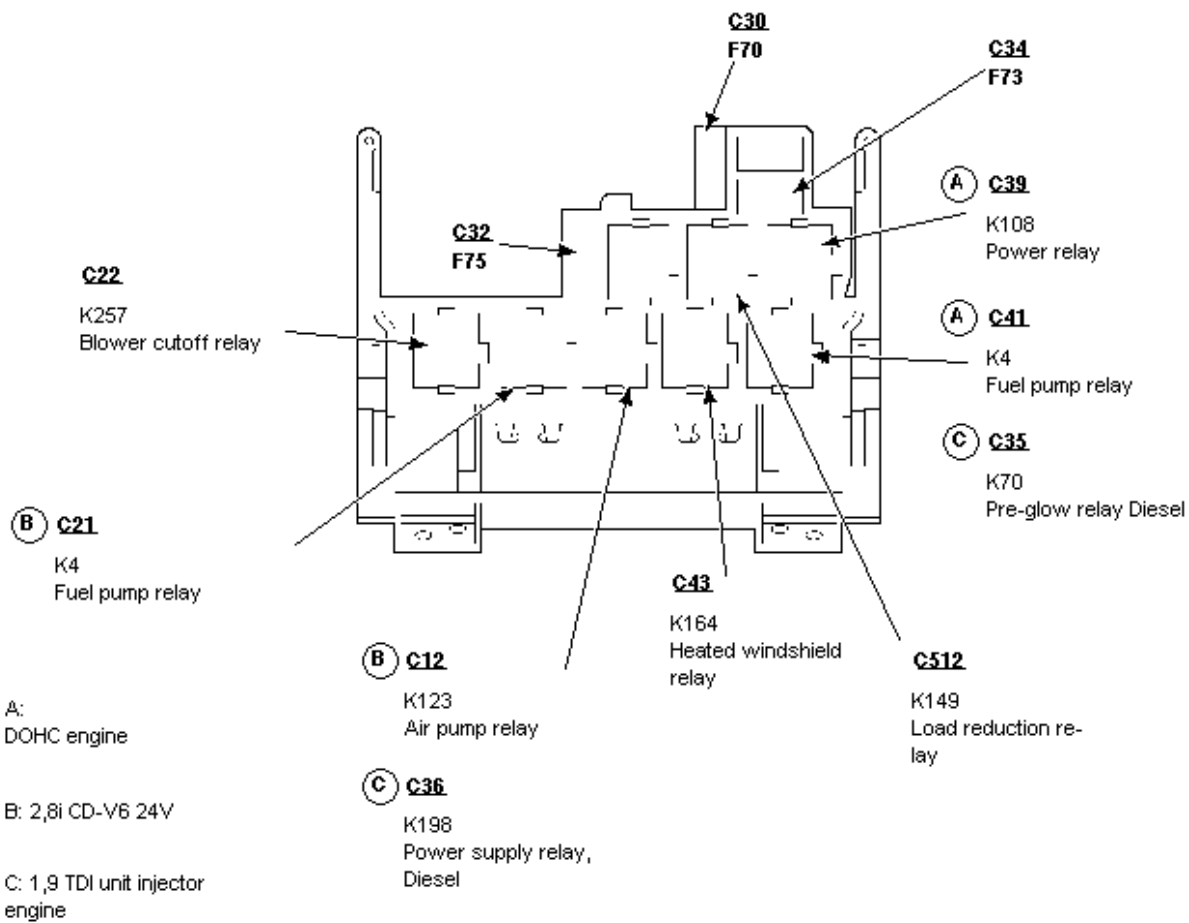

700-01-00-001, Fuse and Relay Information, Top relay panel of Central Junction Box (CJB), before 05/2001

700-01-00-002, Fuse and Relay Information, Top relay panel of Central Junction Box (CJB), before 05/2001

700-01-00-003, Fuse and Relay Information, Bottom relay panel of Central Junction Box (CJB), RHD shown, LHD similar, before 05/2001

700-01-00-004, Fuse and Relay Information, Top relay panel of Central Junction Box (CJB), from 05/2001 to 11/2001

700-01-00-005, Fuse and Relay Information, Top relay panel of Central Junction Box (CJB), from 05/2001 to 11/2001

700-01-00-006, Fuse and Relay Information, Bottom relay panel of Central Junction Box (CJB), RHD shown, LHD similar, from 05/2001 to 11/2001