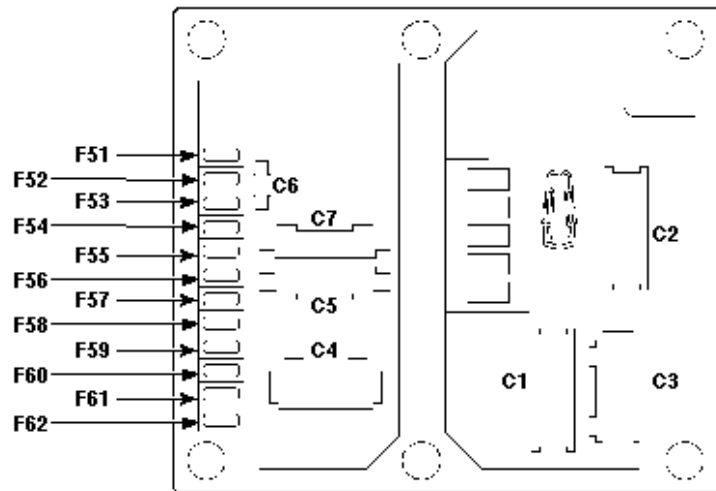

700-01-00-012, Fuse and Relay Information, Fuse panel of Central Junction Box (CJB)

700-01-00-013, Fuse and Relay Information, Central Junction Box (CJB)