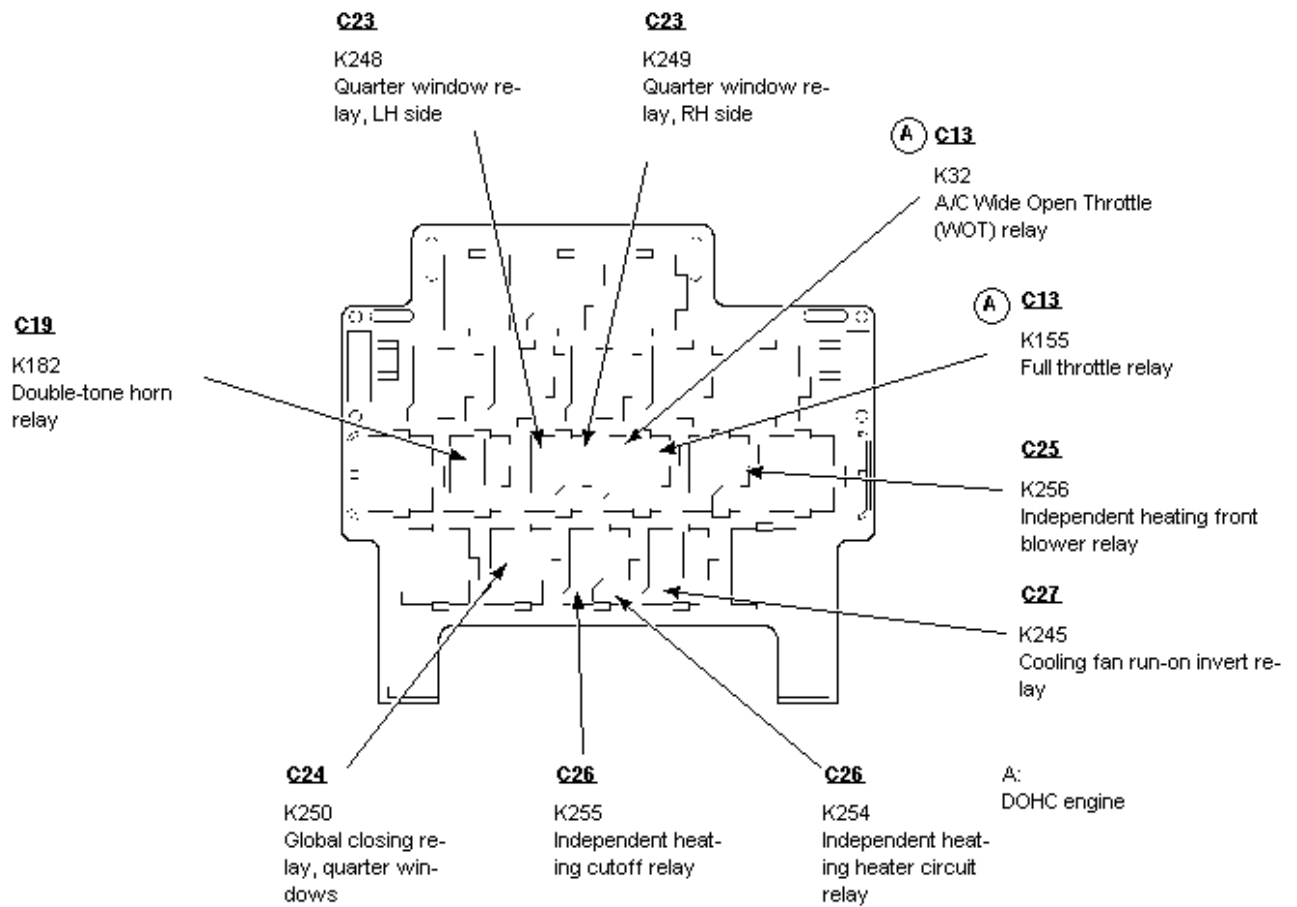

700-01-00-001, Fuse and Relay Information, Top relay panel of Central Junction Box (CJB), before 05/2001

700-01-00-002, Fuse and Relay Information, Top relay panel of Central Junction Box (CJB), before 05/2001

700-01-00-003, Fuse and Relay Information, Bottom relay panel of Central Junction Box (CJB), RHD shown, LHD similar, before 05/2001

700-01-00-004, Fuse and Relay Information, Top relay panel of Central Junction Box (CJB), from 05/2001 to 11/2001

700-01-00-005, Fuse and Relay Information, Top relay panel of Central Junction Box (CJB), from 05/2001 to 11/2001

700-01-00-006, Fuse and Relay Information, Bottom relay panel of Central Junction Box (CJB), RHD shown, LHD similar, from 05/2001 to 11/2001