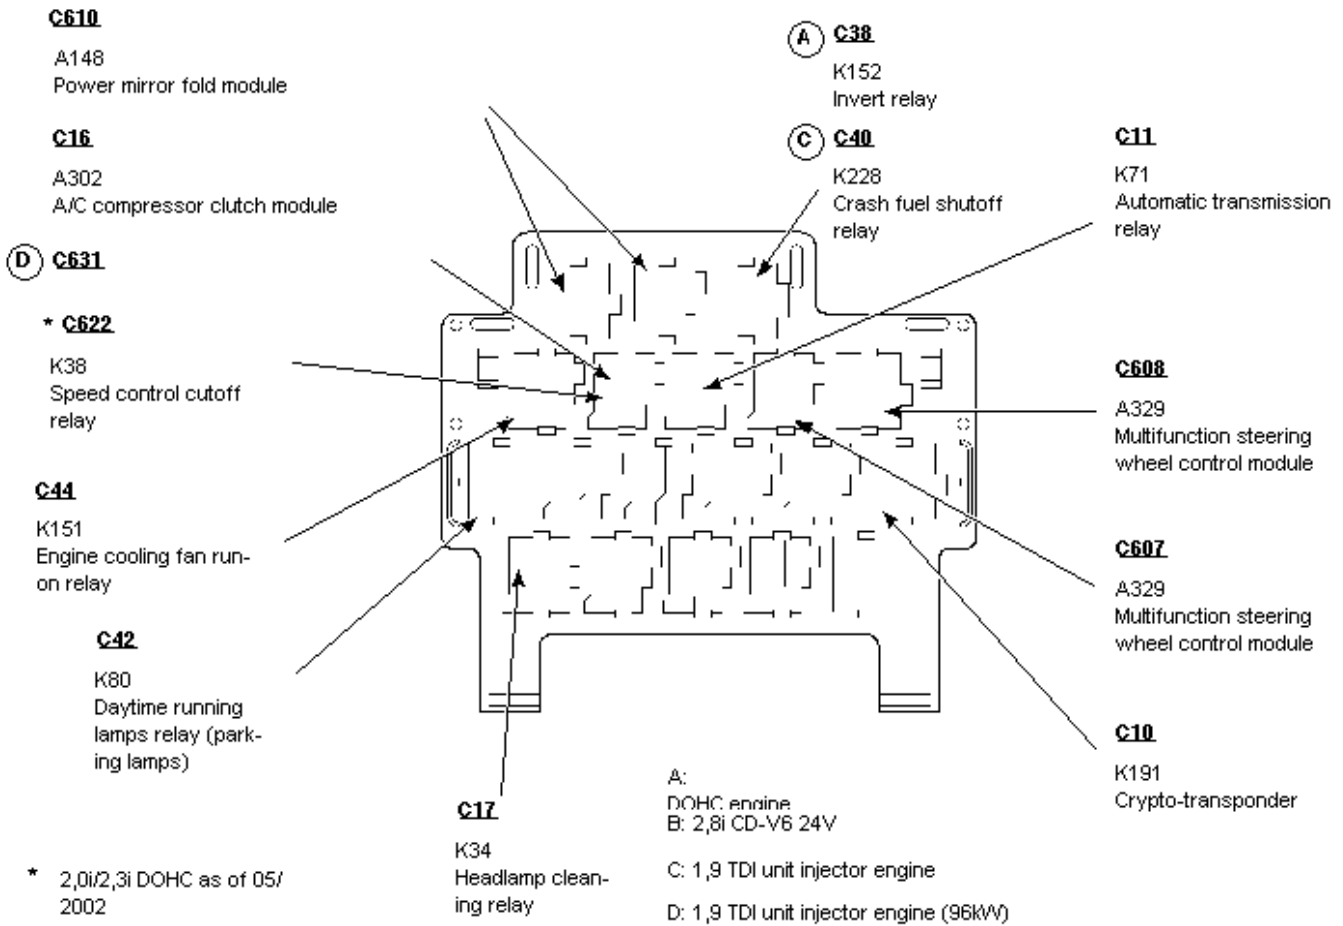

700-01-00-007, Fuse and Relay Information, Top relay panel of Central Junction Box (CJB), as of 11/2001

700-01-00-008, Fuse and Relay Information, Top relay panel of Central Junction Box (CJB), as of 11/2001