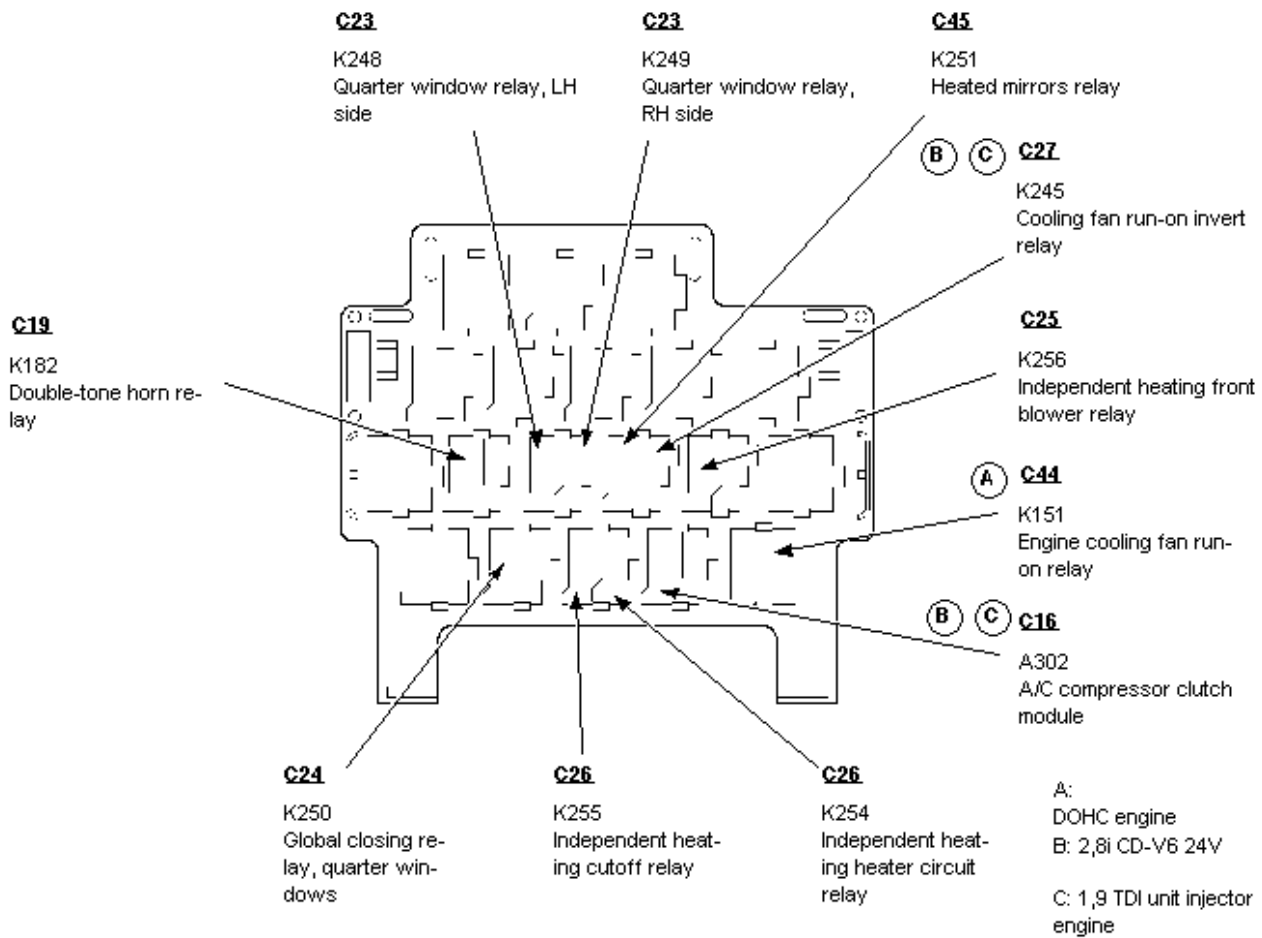

700-01-00-005, Fuse and Relay Information, Top relay panel of Central Junction Box (CJB), from 05/2001 to 11/2001