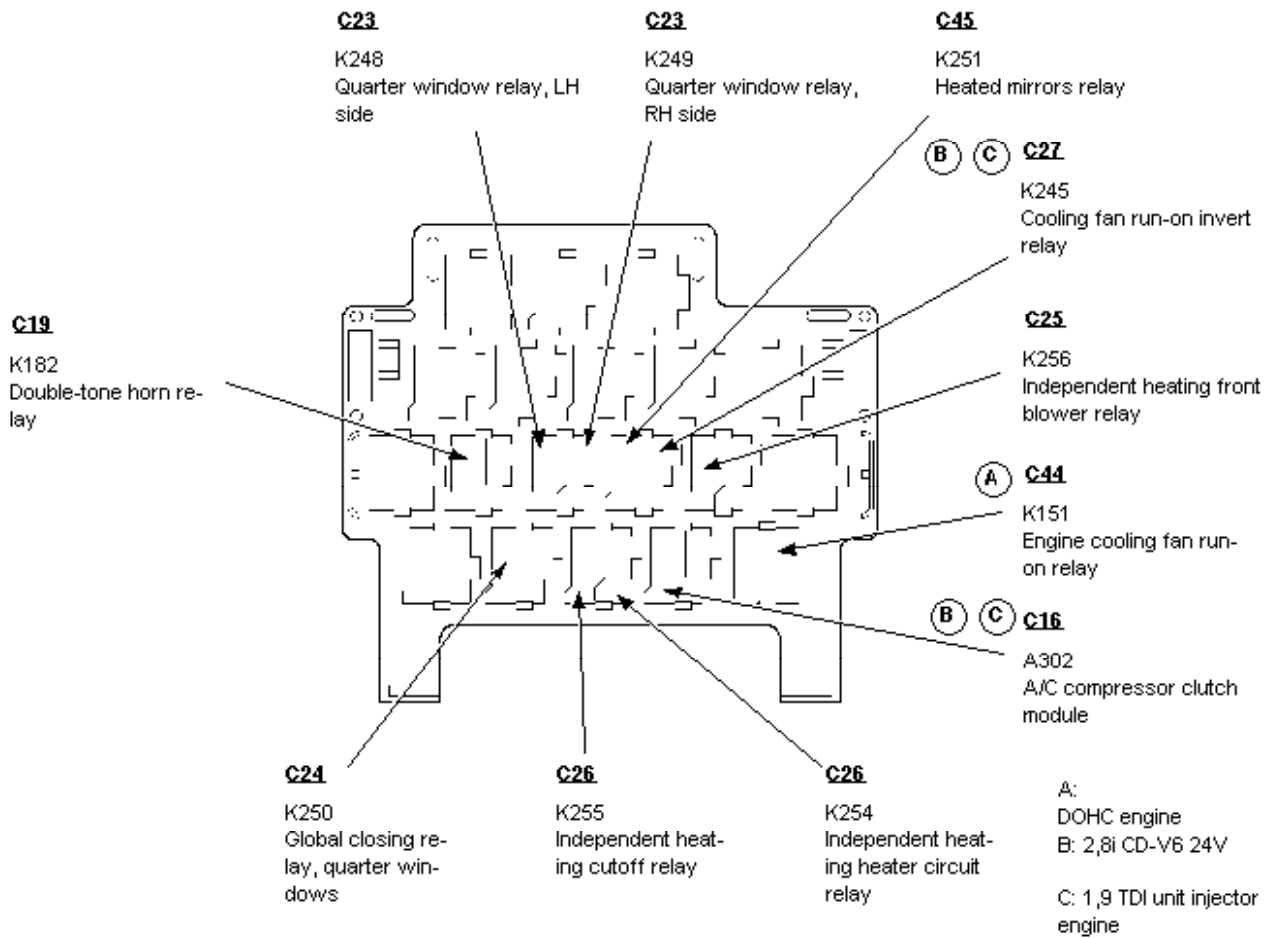

700-01-00-005, Fuse and Relay Information, Top relay panel of Central Junction Box (CJB), from 05/2001 to 11/2001

700-01-00-006, Fuse and Relay Information, Bottom relay panel of Central Junction Box (CJB), RHD shown, LHD similar, from 05/2001 to 11/2001