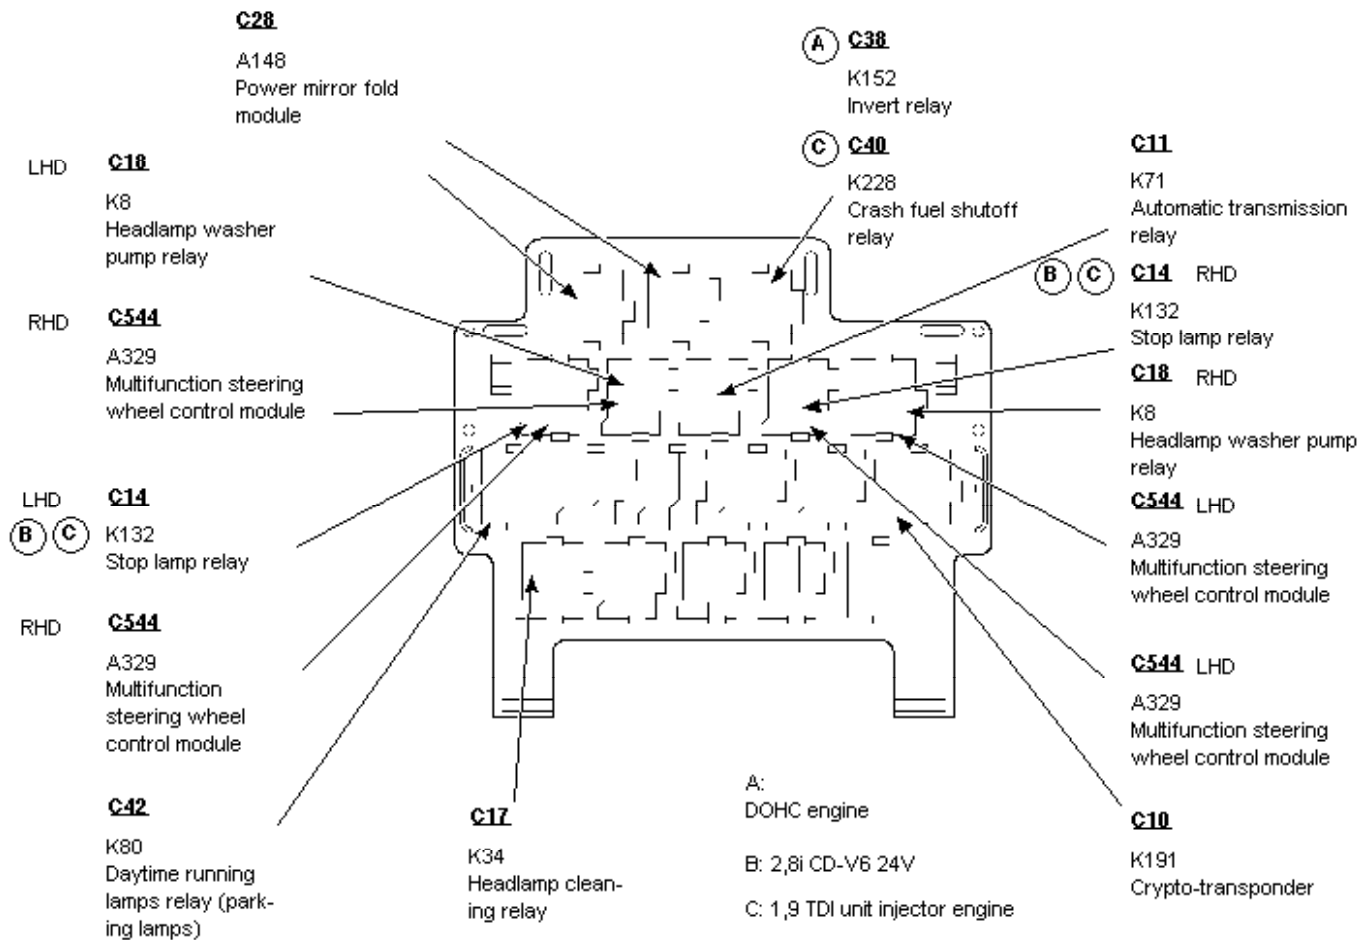

700-01-00-001, Fuse and Relay Information, Top relay panel of Central Junction Box (CJB), before 05/2001

700-01-00-002, Fuse and Relay Information, Top relay panel of Central Junction Box (CJB), before 05/2001

700-01-00-003, Fuse and Relay Information, Bottom relay panel of Central Junction Box (CJB), RHD shown, LHD similar, before 05/2001

700-01-00-004, Fuse and Relay Information, Top relay panel of Central Junction Box (CJB), from 05/2001 to 11/2001