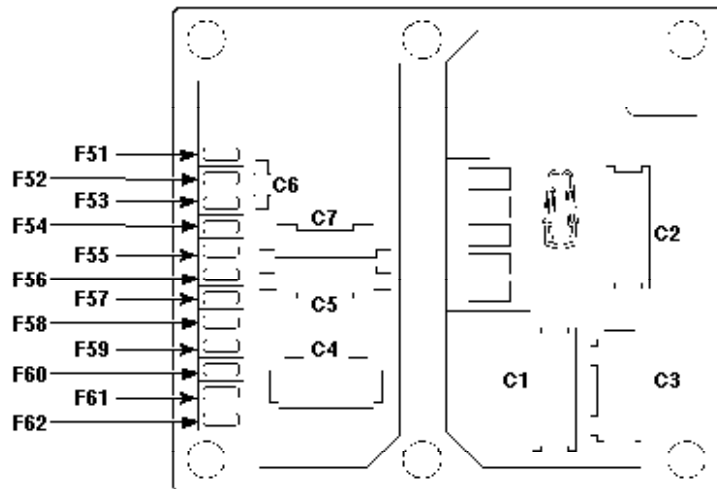

700-01-00-013, Fuse and Relay Information, Central Junction Box (CJB)