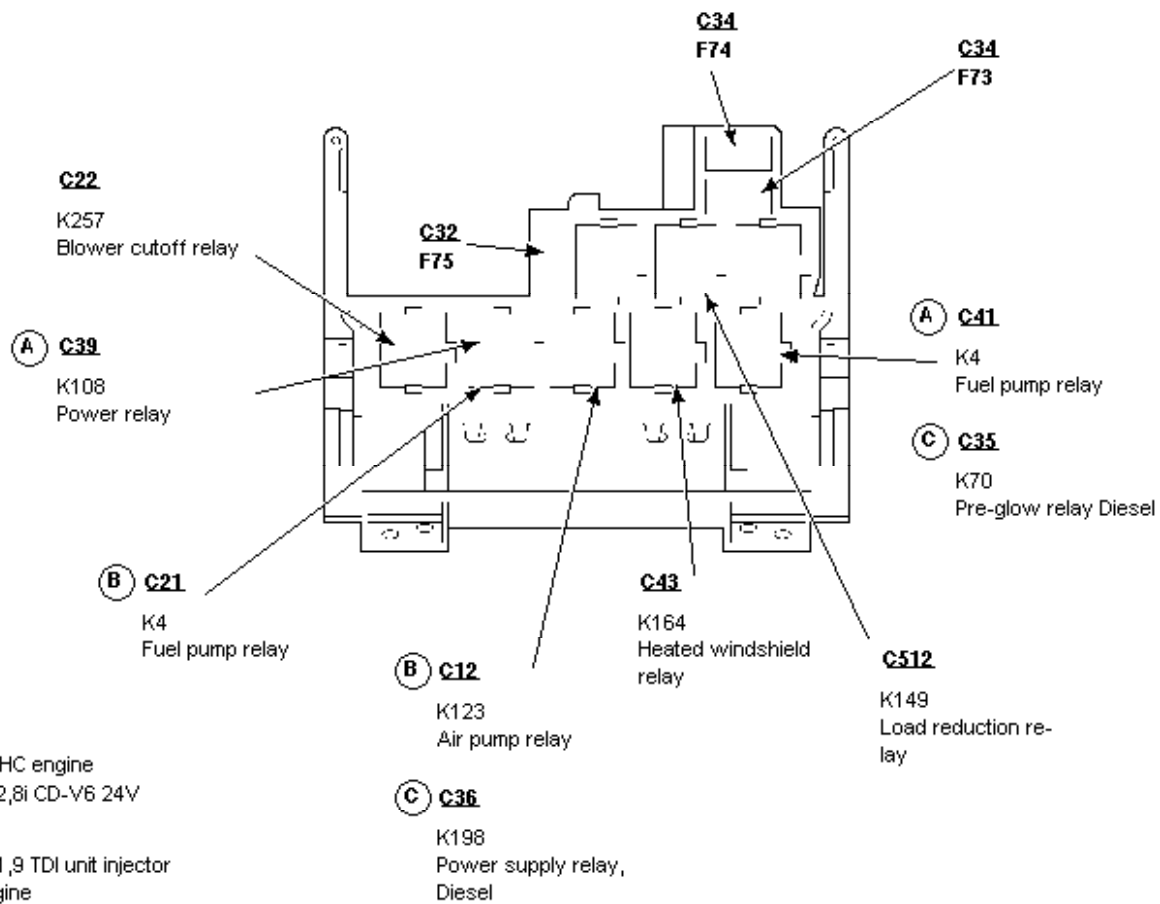

700-01-00-003, Fuse and Relay Information, Bottom relay panel of Central Junction Box (CJB), RHD shown, LHD similar, before 05/2001

700-01-00-004, Fuse and Relay Information, Top relay panel of Central Junction Box (CJB), from 05/2001 to 11/2001

700-01-00-005, Fuse and Relay Information, Top relay panel of Central Junction Box (CJB), from 05/2001 to 11/2001

700-01-00-006, Fuse and Relay Information, Bottom relay panel of Central Junction Box (CJB), RHD shown, LHD similar, from 05/2001 to 11/2001