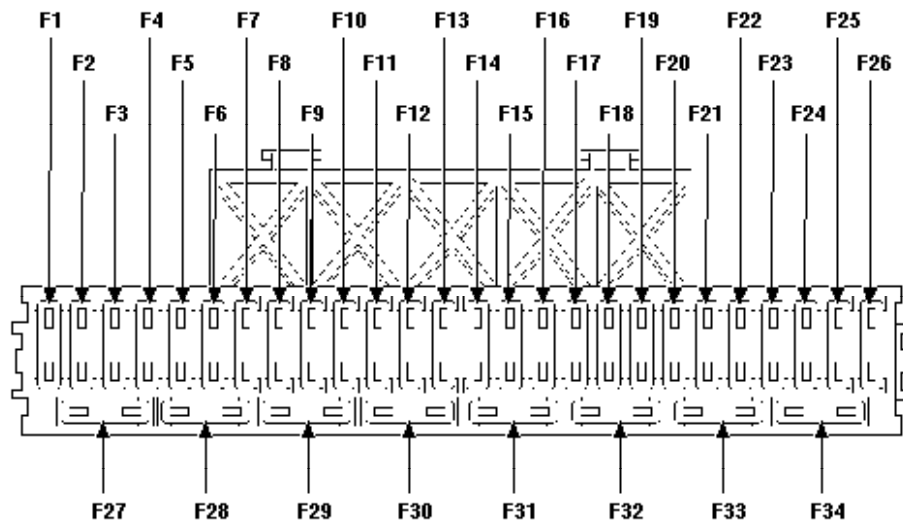

700-01-00-012, Fuse and Relay Information, Fuse panel of Central Junction Box (CJB)