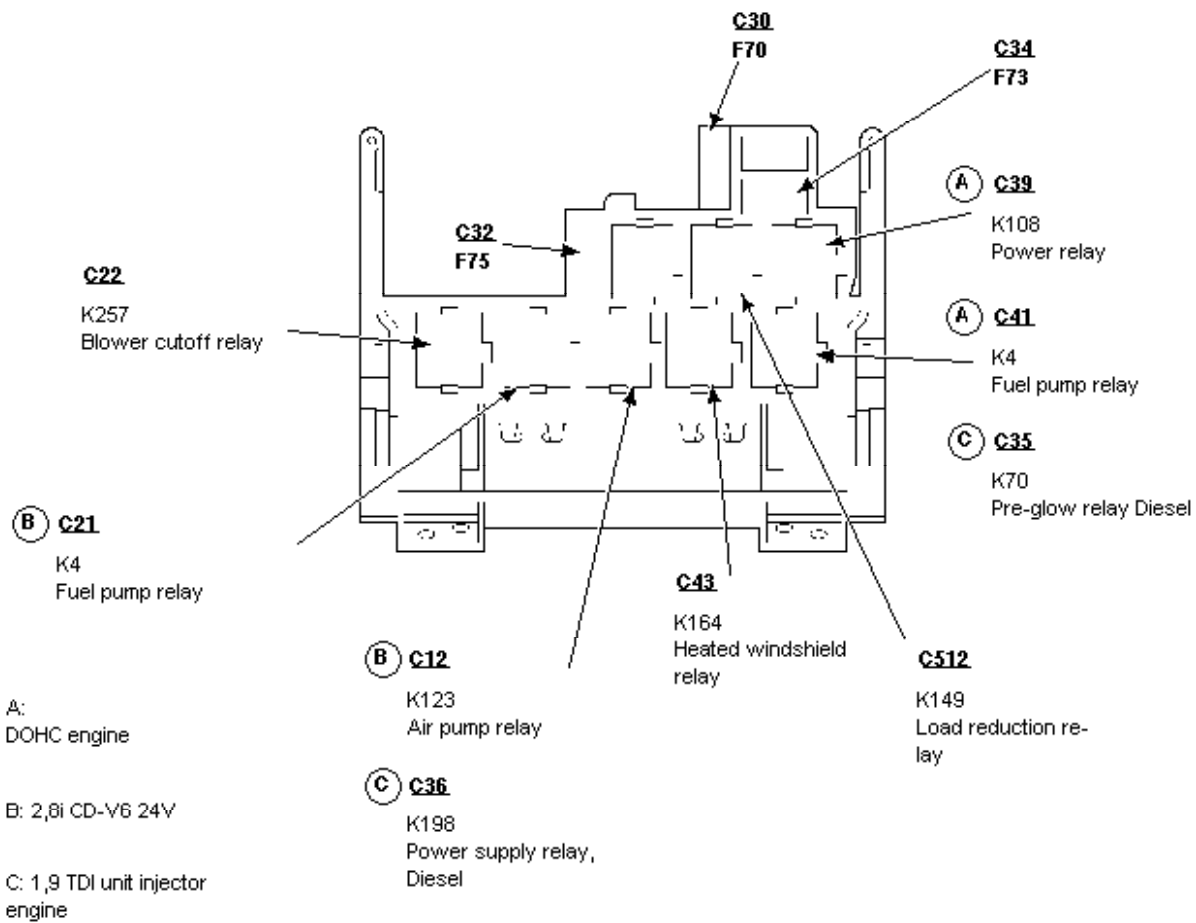

700-01-00-001, Fuse and Relay Information, Top relay panel of Central Junction Box (CJB), before 05/2001

700-01-00-002, Fuse and Relay Information, Top relay panel of Central Junction Box (CJB), before 05/2001

700-01-00-003, Fuse and Relay Information, Bottom relay panel of Central Junction Box (CJB), RHD shown, LHD similar, before 05/2001

700-01-00-004, Fuse and Relay Information, Top relay panel of Central Junction Box (CJB), from 05/2001 to 11/2001

700-01-00-005, Fuse and Relay Information, Top relay panel of Central Junction Box (CJB), from 05/2001 to 11/2001

700-01-00-006, Fuse and Relay Information, Bottom relay panel of Central Junction Box (CJB), RHD shown, LHD similar, from 05/2001 to 11/2001