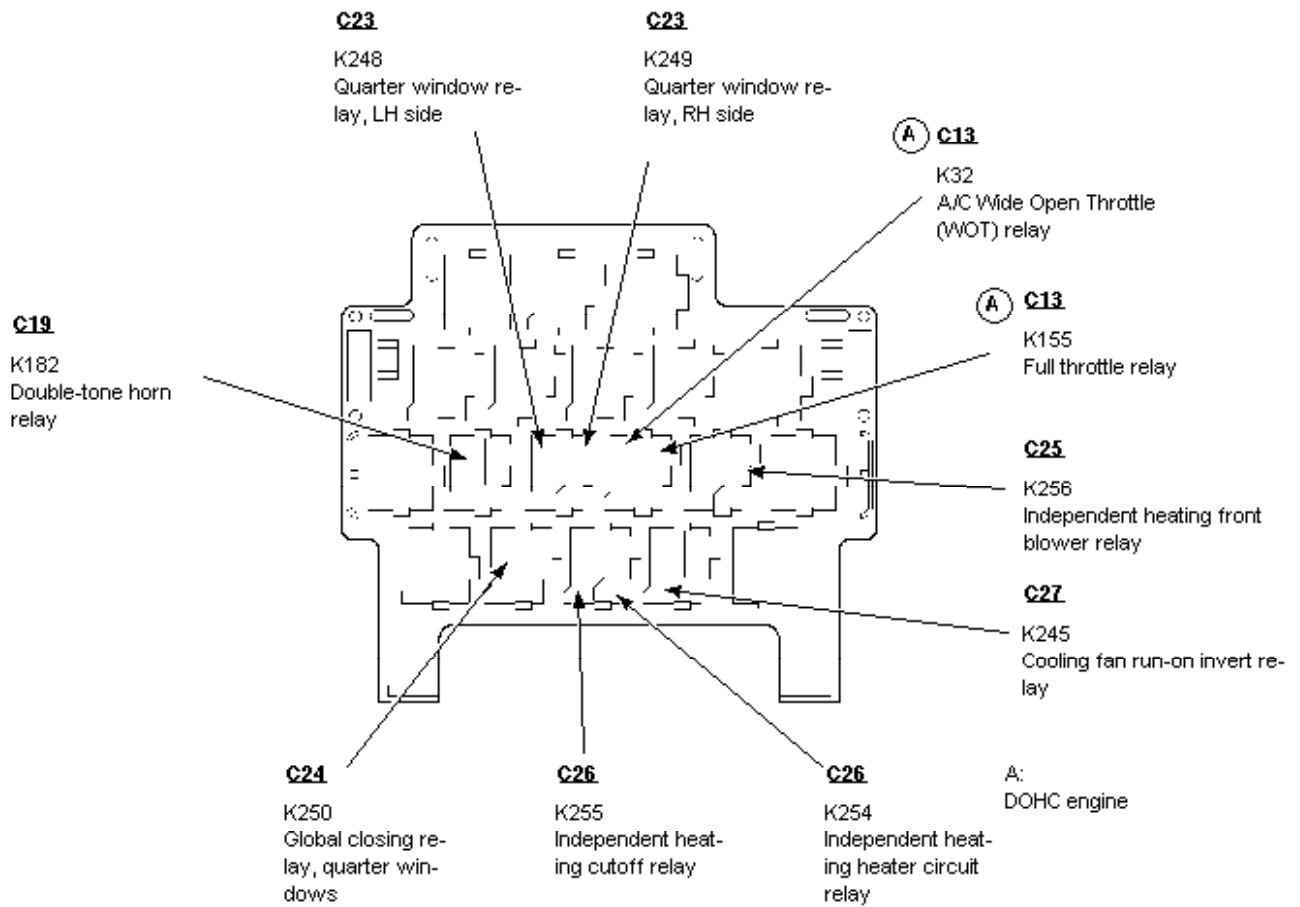

700-01-00-001, Fuse and Relay Information, Top relay panel of Central Junction Box (CJB), before 05/2001

700-01-00-002, Fuse and Relay Information, Top relay panel of Central Junction Box (CJB), before 05/2001

700-01-00-003, Fuse and Relay Information, Bottom relay panel of Central Junction Box (CJB), RHD shown, LHD similar, before 05/2001

700-01-00-004, Fuse and Relay Information, Top relay panel of Central Junction Box (CJB), from 05/2001 to 11/2001

700-01-00-005, Fuse and Relay Information, Top relay panel of Central Junction Box (CJB), from 05/2001 to 11/2001

700-01-00-006, Fuse and Relay Information, Bottom relay panel of Central Junction Box (CJB), RHD shown, LHD similar, from 05/2001 to 11/2001