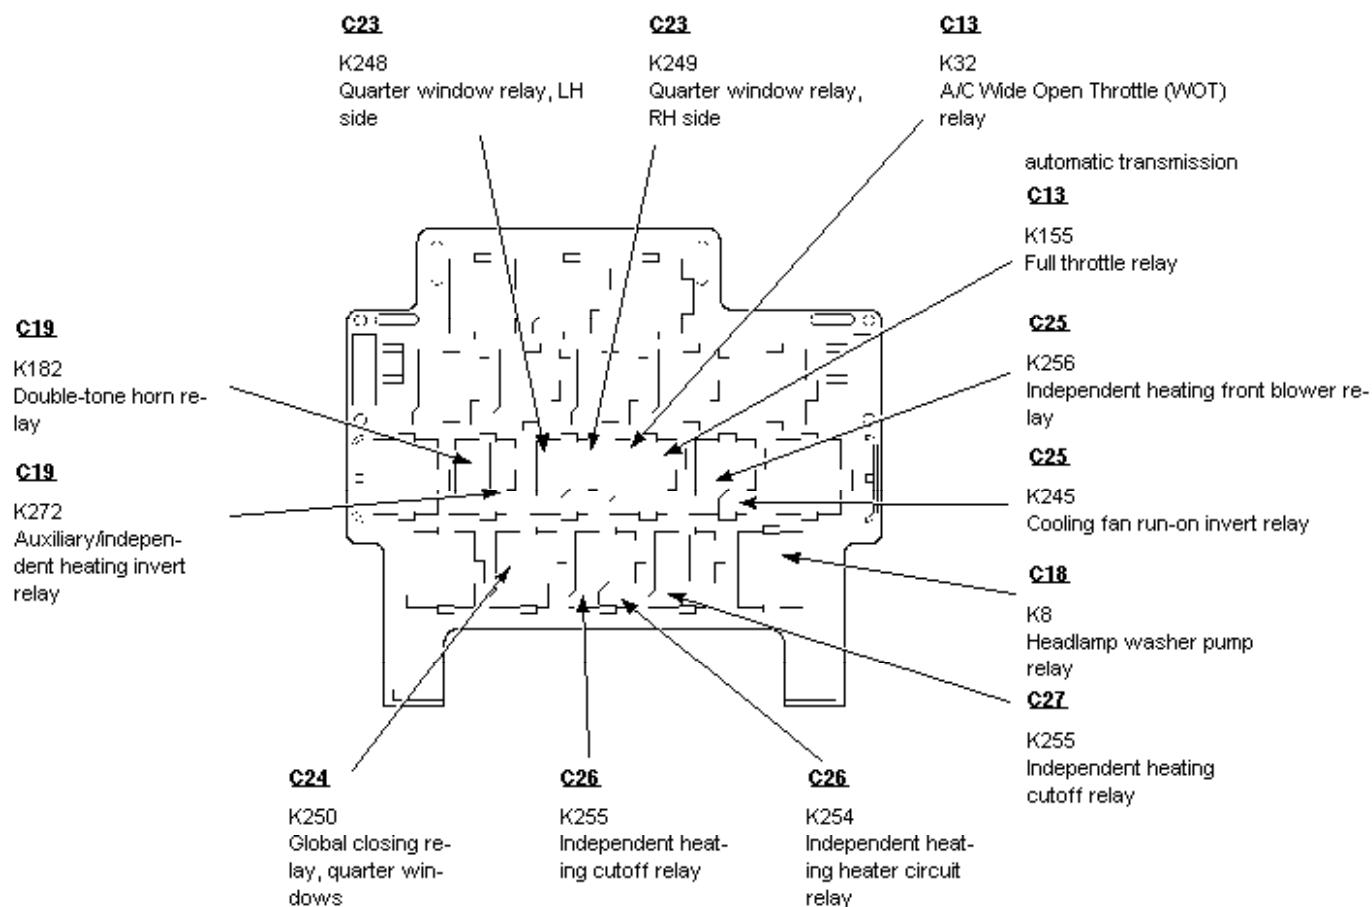

700-01-00-003, Fuse and Relay Information, Bottom relay panel of Central Junction Box (CJB), RHD shown, LHD similar, before 05/2001

700-01-00-004, Fuse and Relay Information, Top relay panel of Central Junction Box (CJB), from 05/2001 to 11/2001

700-01-00-005, Fuse and Relay Information, Top relay panel of Central Junction Box (CJB), from 05/2001 to 11/2001

700-01-00-006, Fuse and Relay Information, Bottom relay panel of Central Junction Box (CJB), RHD shown, LHD similar, from 05/2001 to 11/2001

700-01-00-007, Fuse and Relay Information, Top relay panel of Central Junction Box (CJB), as of 11/2001

700-01-00-008, Fuse and Relay Information, Top relay panel of Central Junction Box (CJB), as of 11/2001