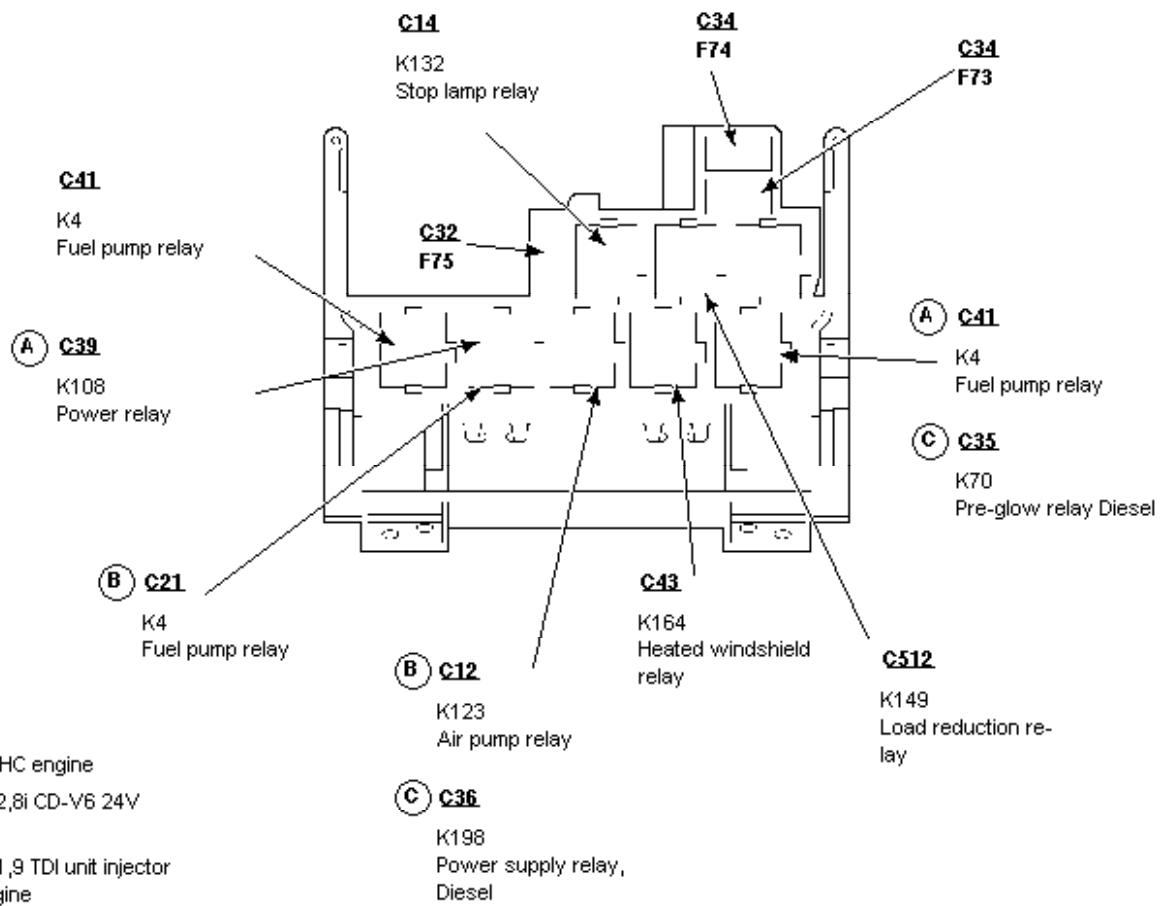

700-01-00-009, Fuse and Relay Information, Bottom relay panel of Central Junction Box (CJB), RHD shown, LHD similar, as of 11/2001

700-01-00-010, Fuse and Relay Information, under RH front seat

---