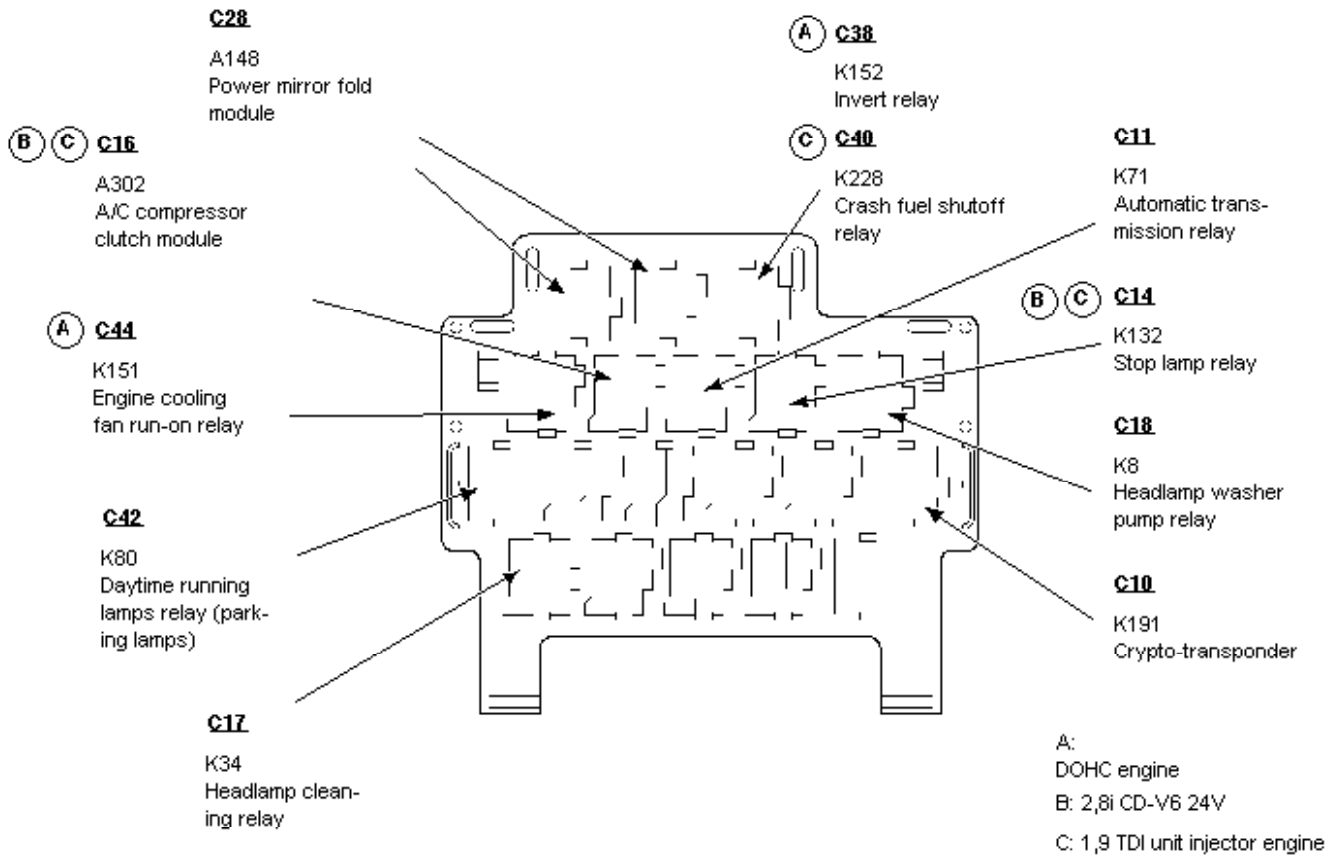

700-01-00-001, Fuse and Relay Information, Top relay panel of Central Junction Box (CJB), before 05/2001

700-01-00-002, Fuse and Relay Information, Top relay panel of Central Junction Box (CJB), before 05/2001

700-01-00-003, Fuse and Relay Information, Bottom relay panel of Central Junction Box (CJB), RHD shown, LHD similar, before 05/2001

700-01-00-004, Fuse and Relay Information, Top relay panel of Central Junction Box (CJB), from 05/2001 to 11/2001

700-01-00-005, Fuse and Relay Information, Top relay panel of Central Junction Box (CJB), from 05/2001 to 11/2001

700-01-00-006, Fuse and Relay Information, Bottom relay panel of Central Junction Box (CJB), RHD shown, LHD similar, from 05/2001 to 11/2001